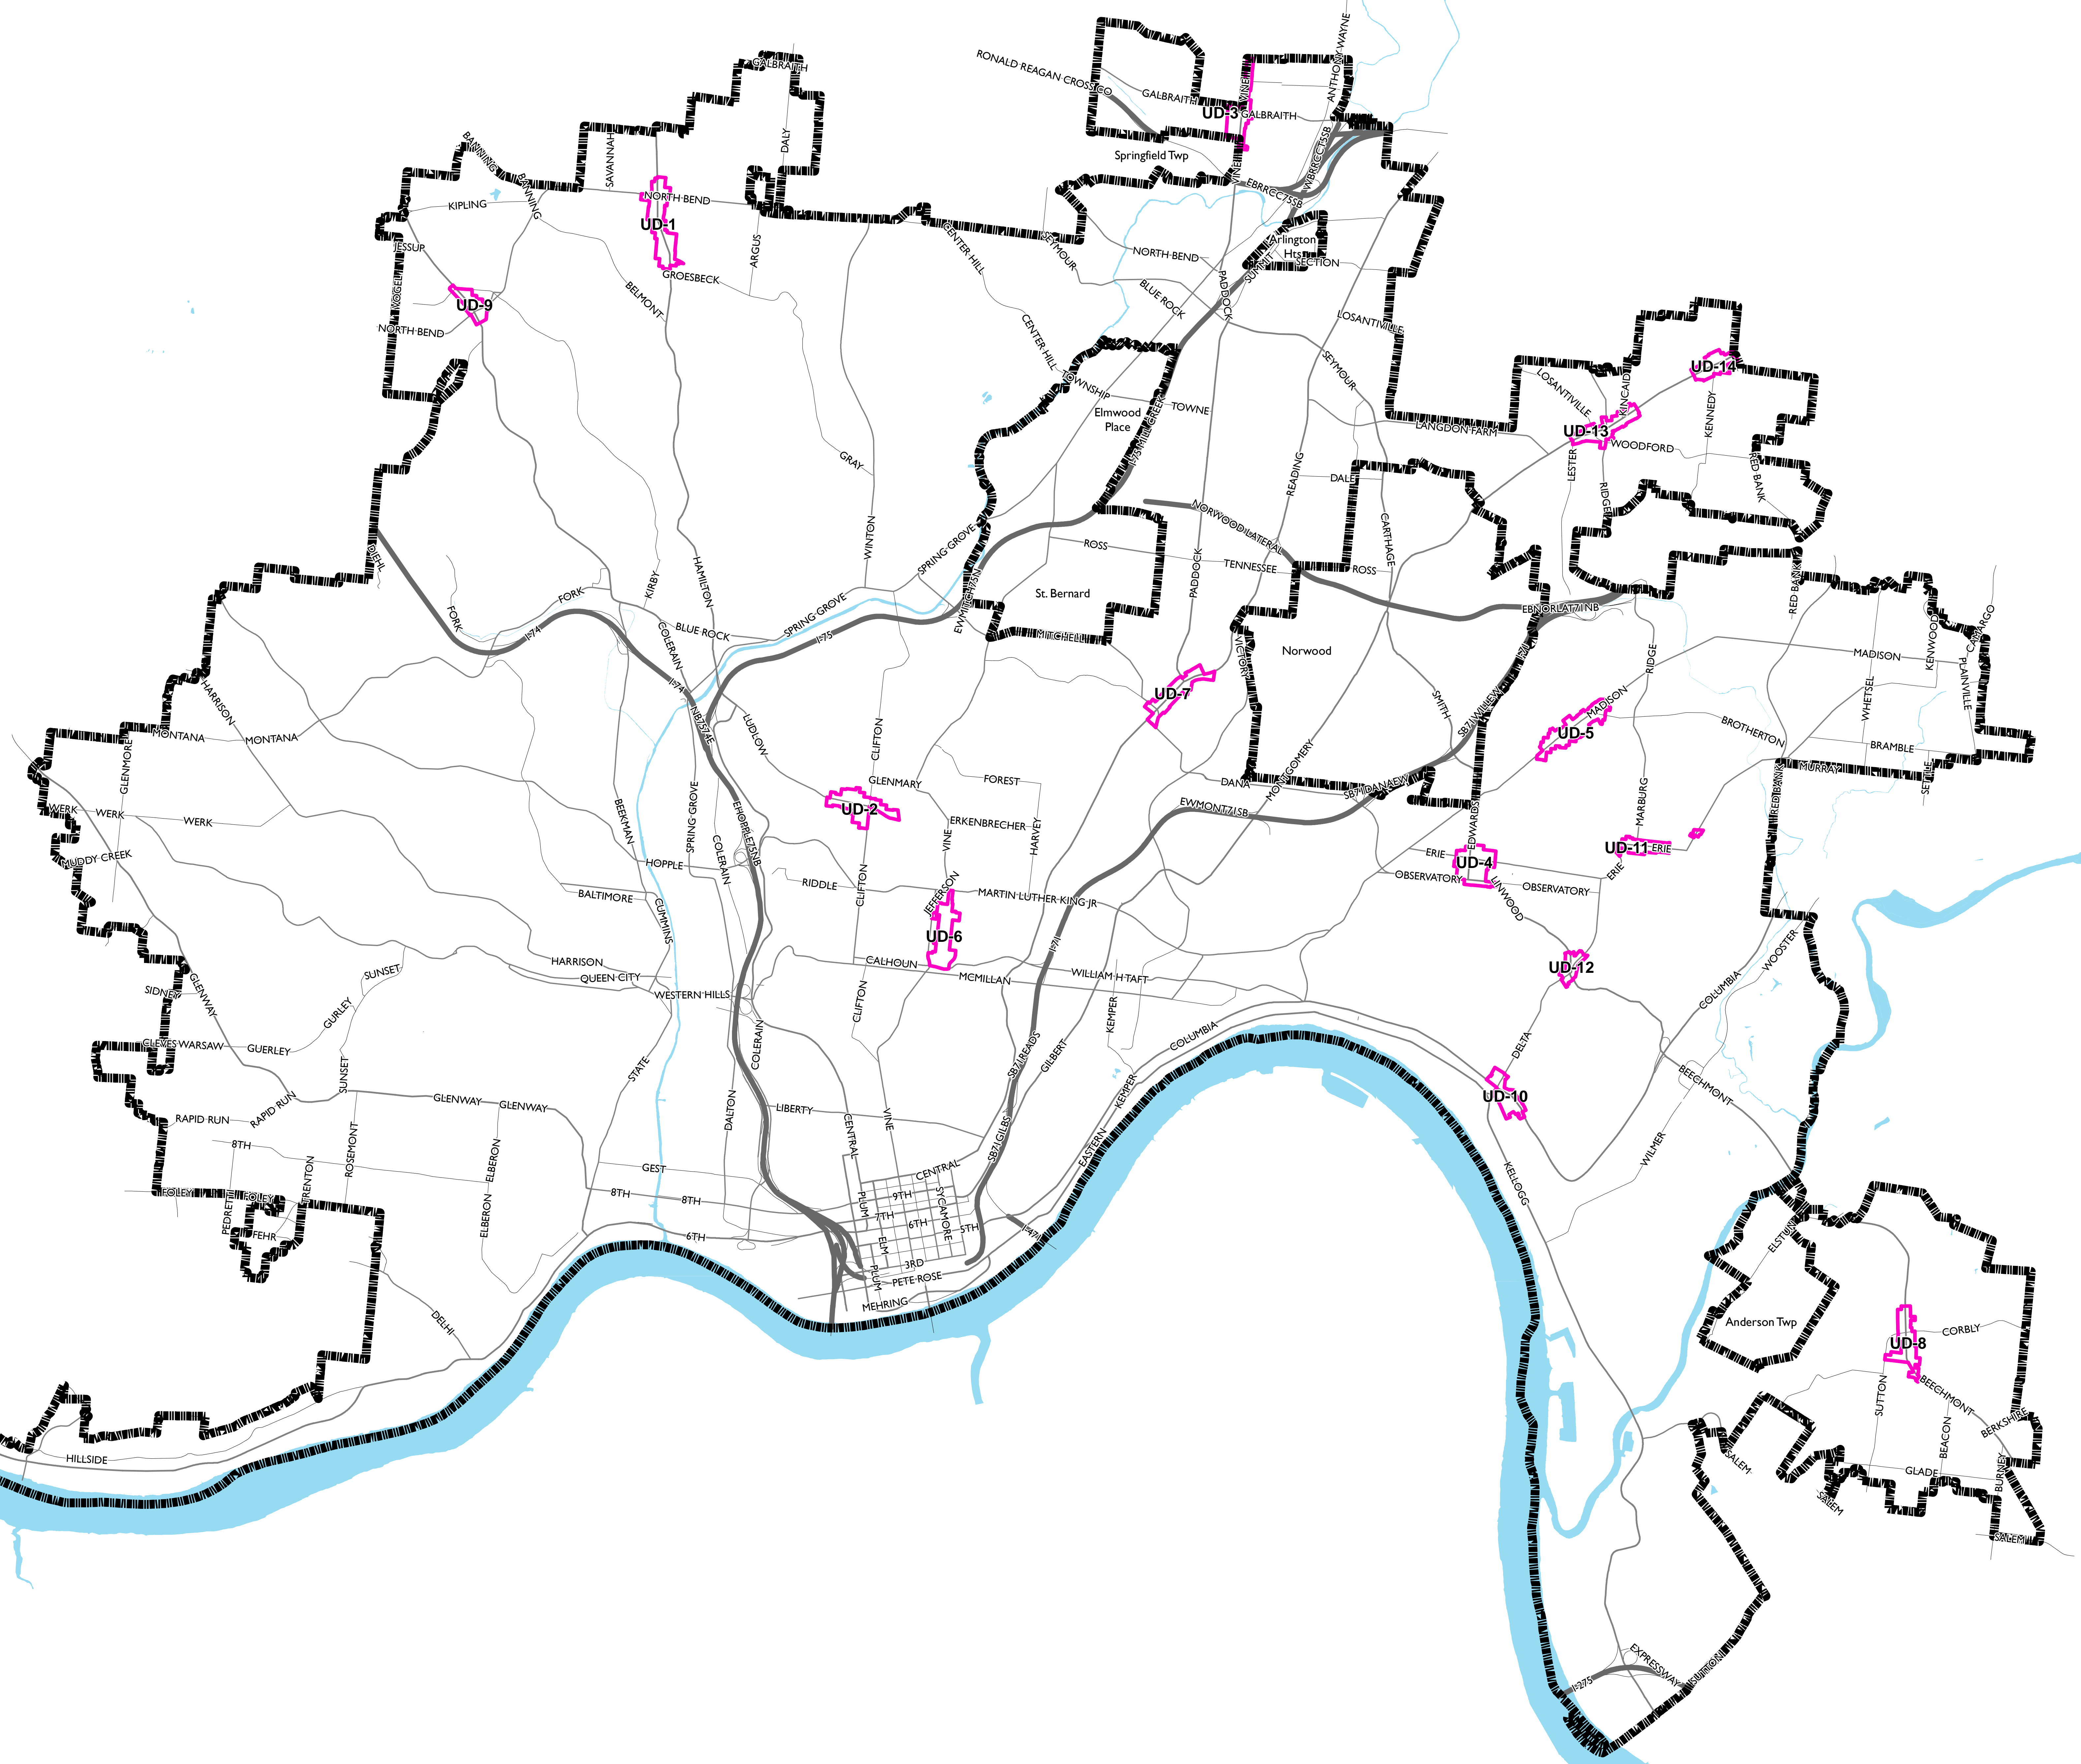

Urban Design Overlay Districts

Legend

UD DISTRICT	UD NAME
UD-1	College Hill Business District
UD-2	Clifton Business District
UD-3	Hartwell Business District
UD-4	Hyde Park Square Business District
UD-5	Oakley Square Business District
UD-6	University Village Business District
UD-7	North Avondale Along Reading Road
UD-8	Mt. Washington Business District
UD-9	Mt. Airy Business District
UD-10	Columbia-Tusculum Business District
UD-11	Hyde Park East Business District
UD-11	Hyde Park East Business District
UD-12	Mt. Lookout Square
UD-13	Pleasant Ridge Business District
UD-14	Kennedy Heights Business District

0 1 2 4 Miles

Prepared by: Department of City Planning

Prepared 1/2/18