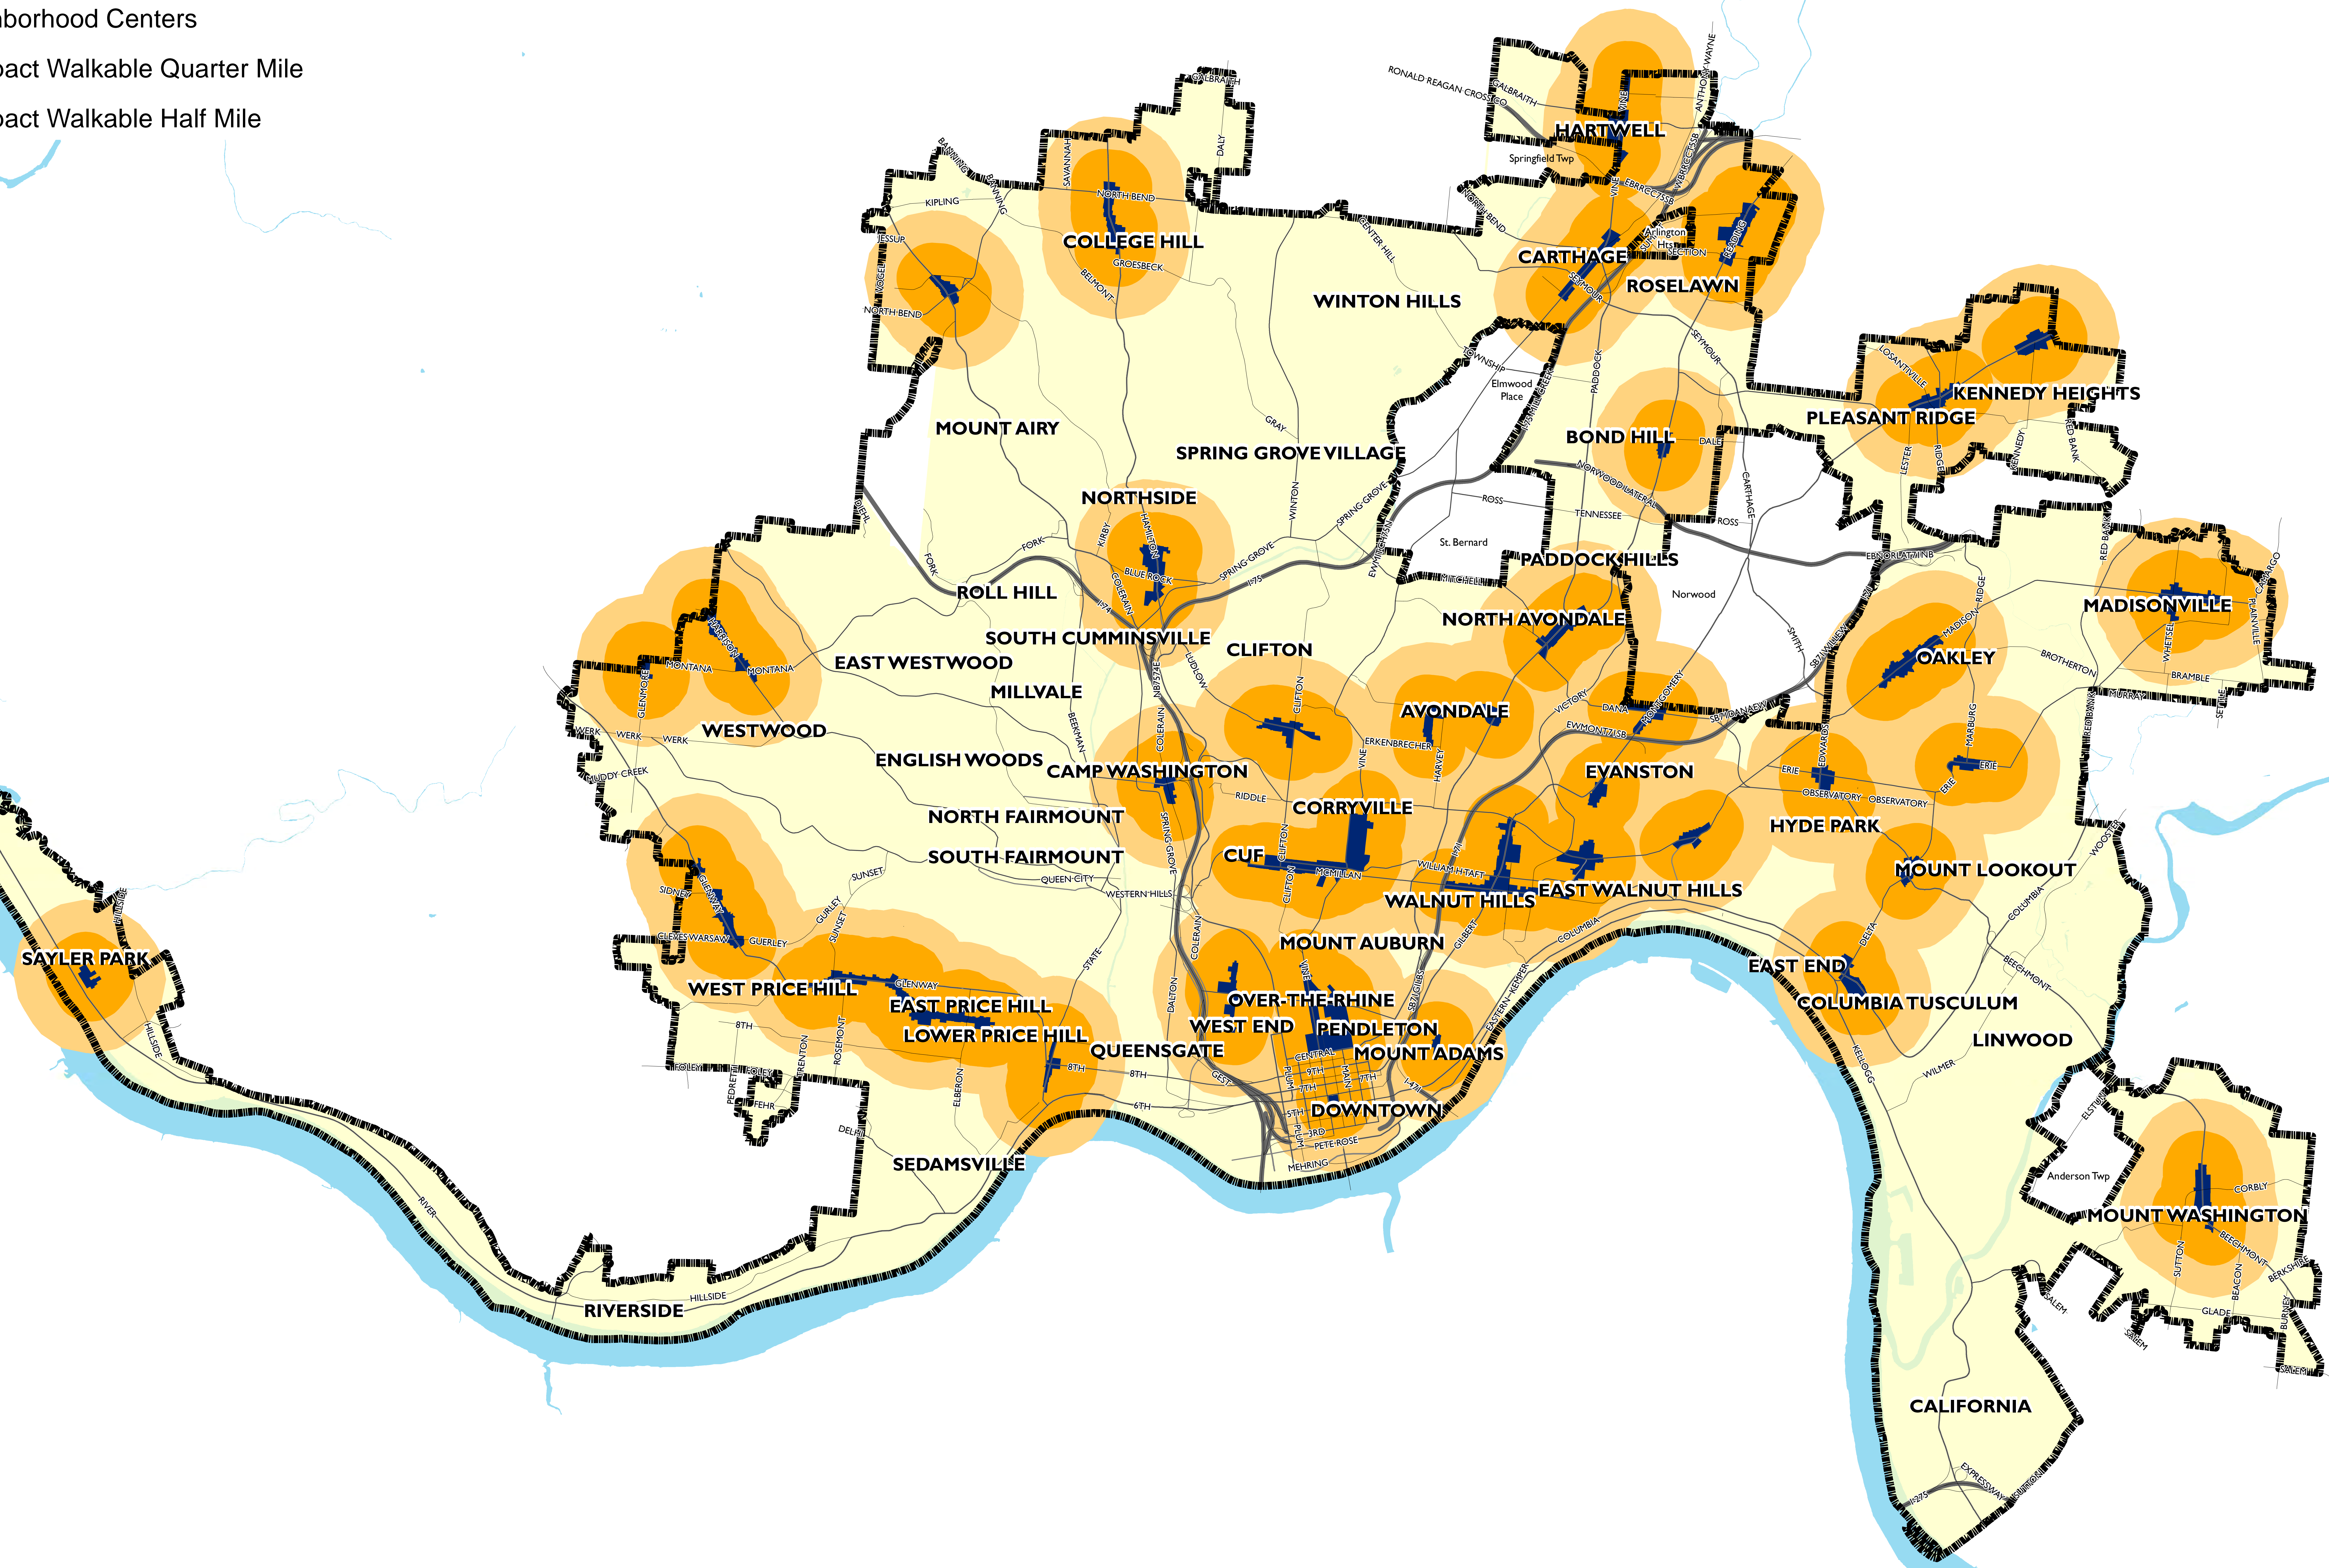

# Neighborhood Centers

## Legend

- Neighborhood Centers
- Compact Walkable Quarter Mile
- Compact Walkable Half Mile

Prepared by: Department of City Planning

Prepared 1/2/18