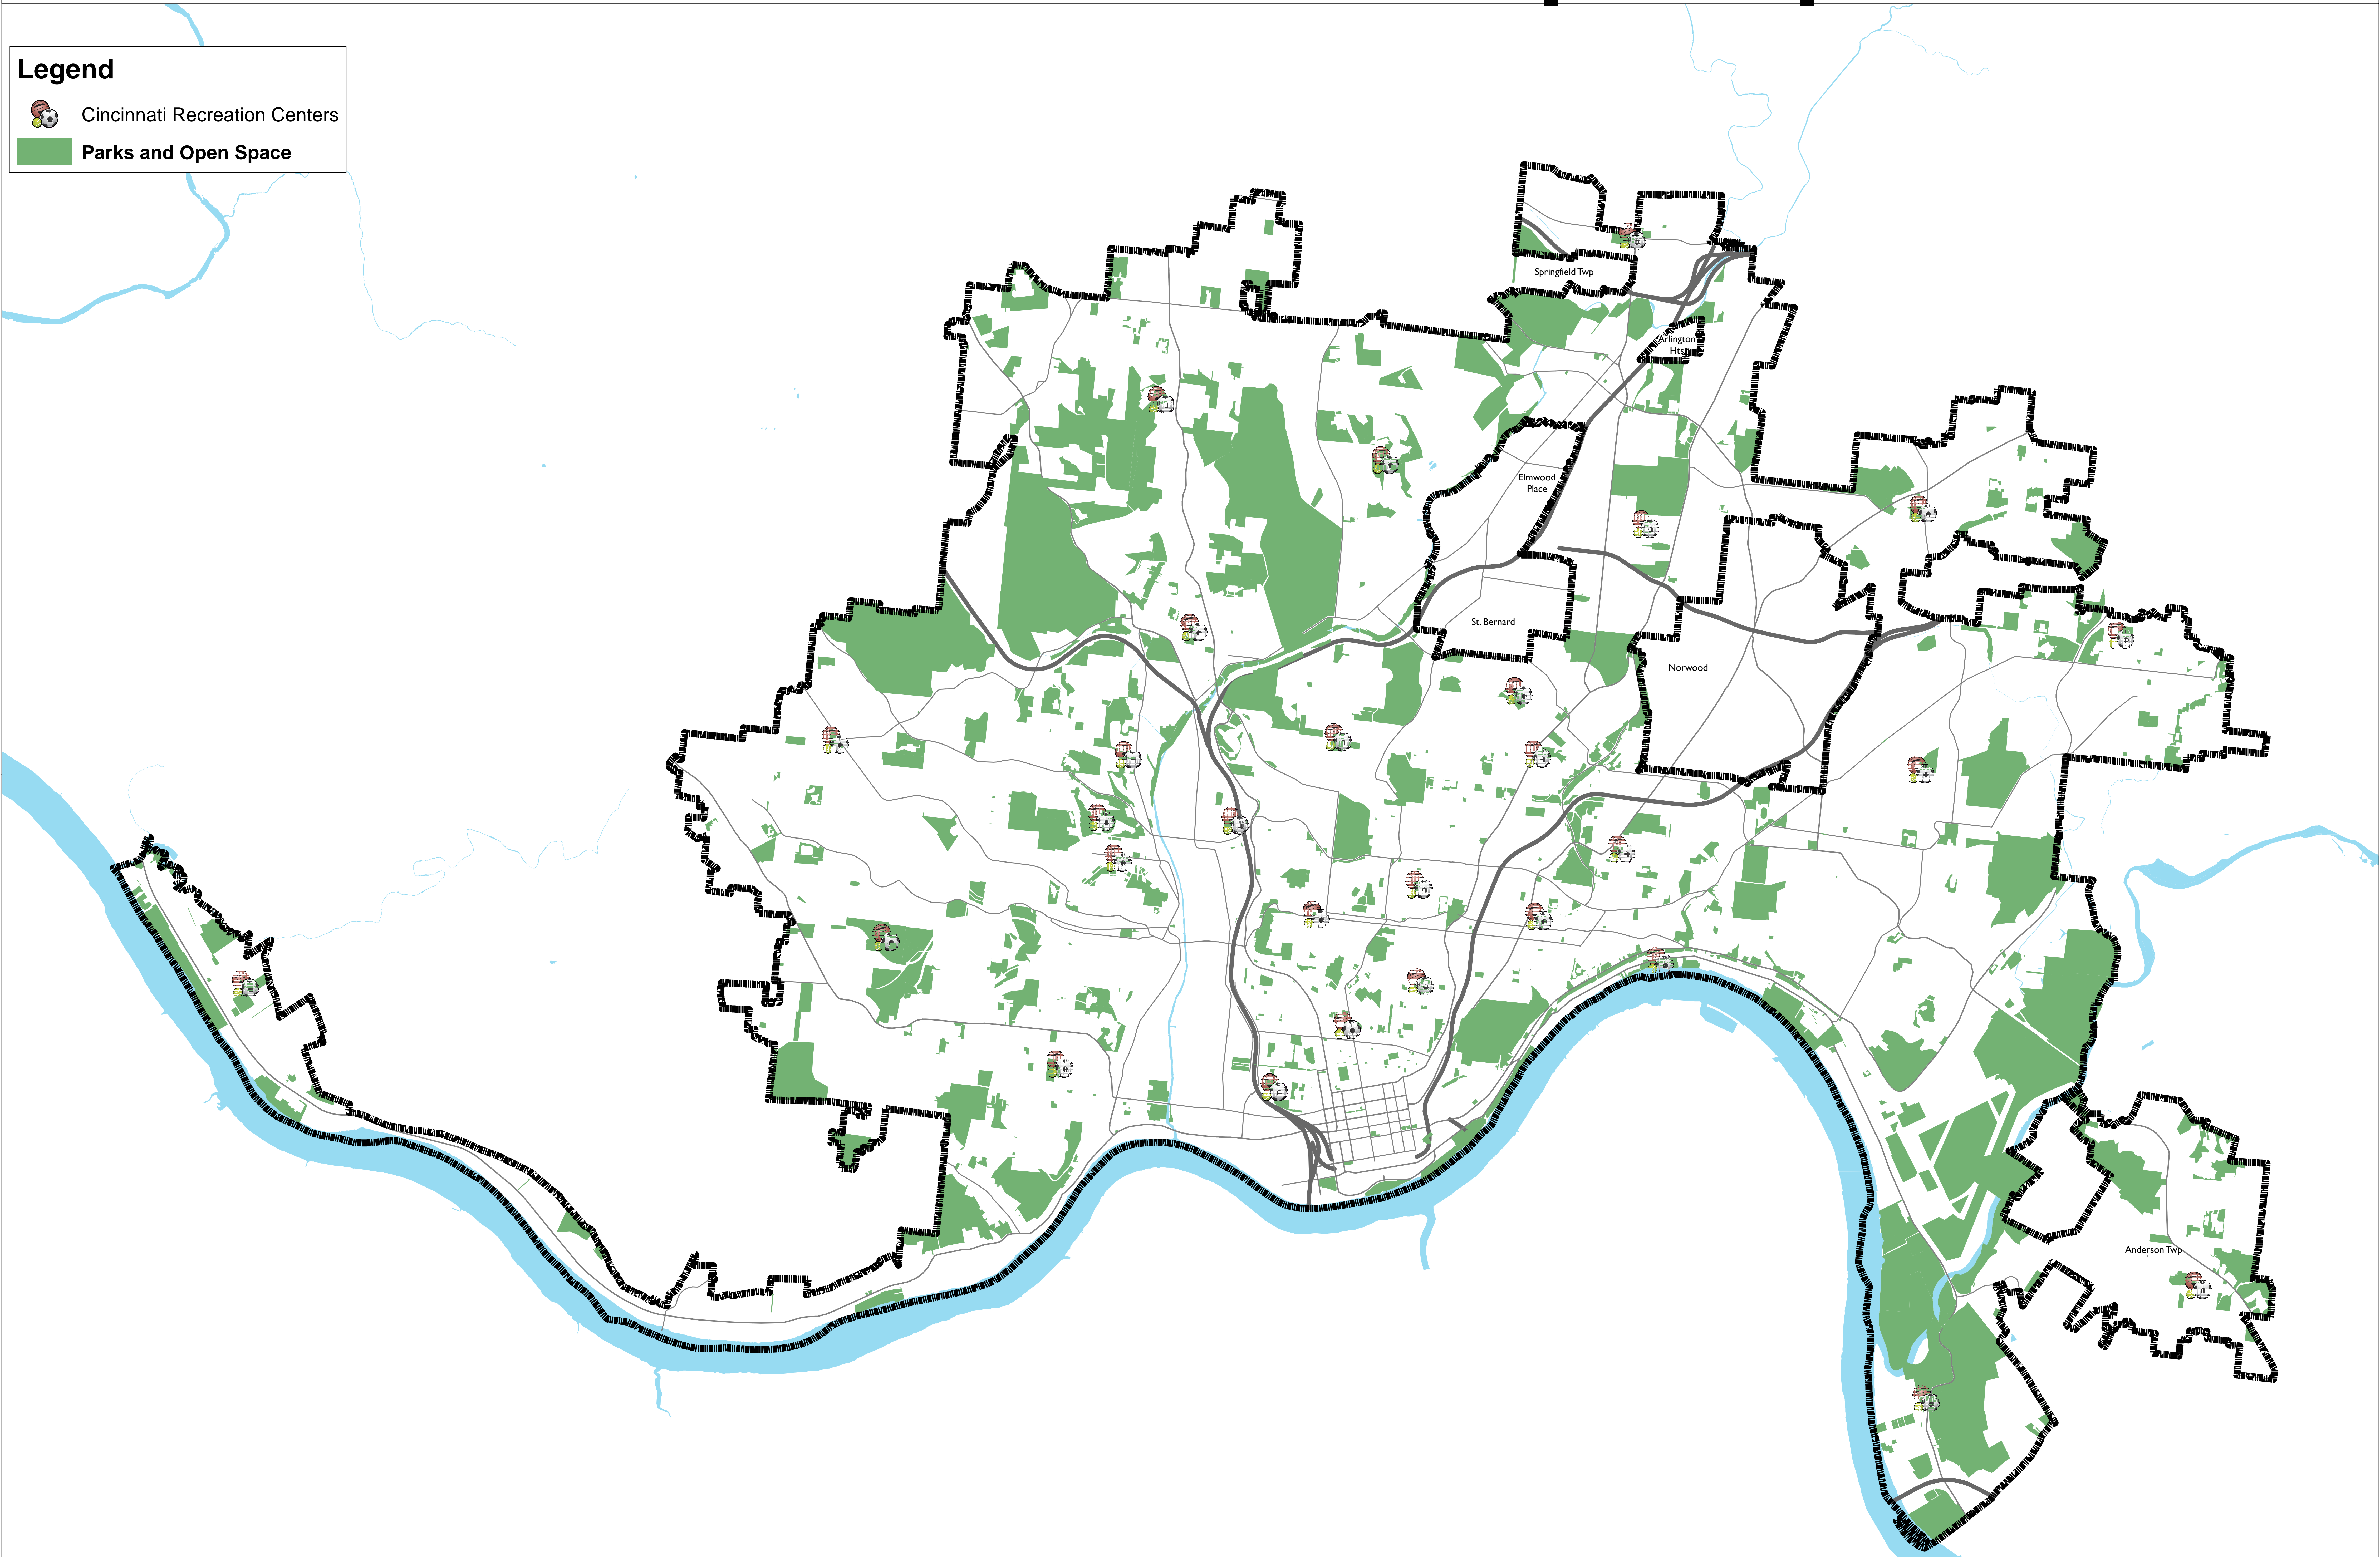

Parks, Recreation, and Open Space

Legend

-  Cincinnati Recreation Centers
-  Parks and Open Space

0 1 2 4 Miles

Prepared by: Department of City Planning

Prepared 1/2/18