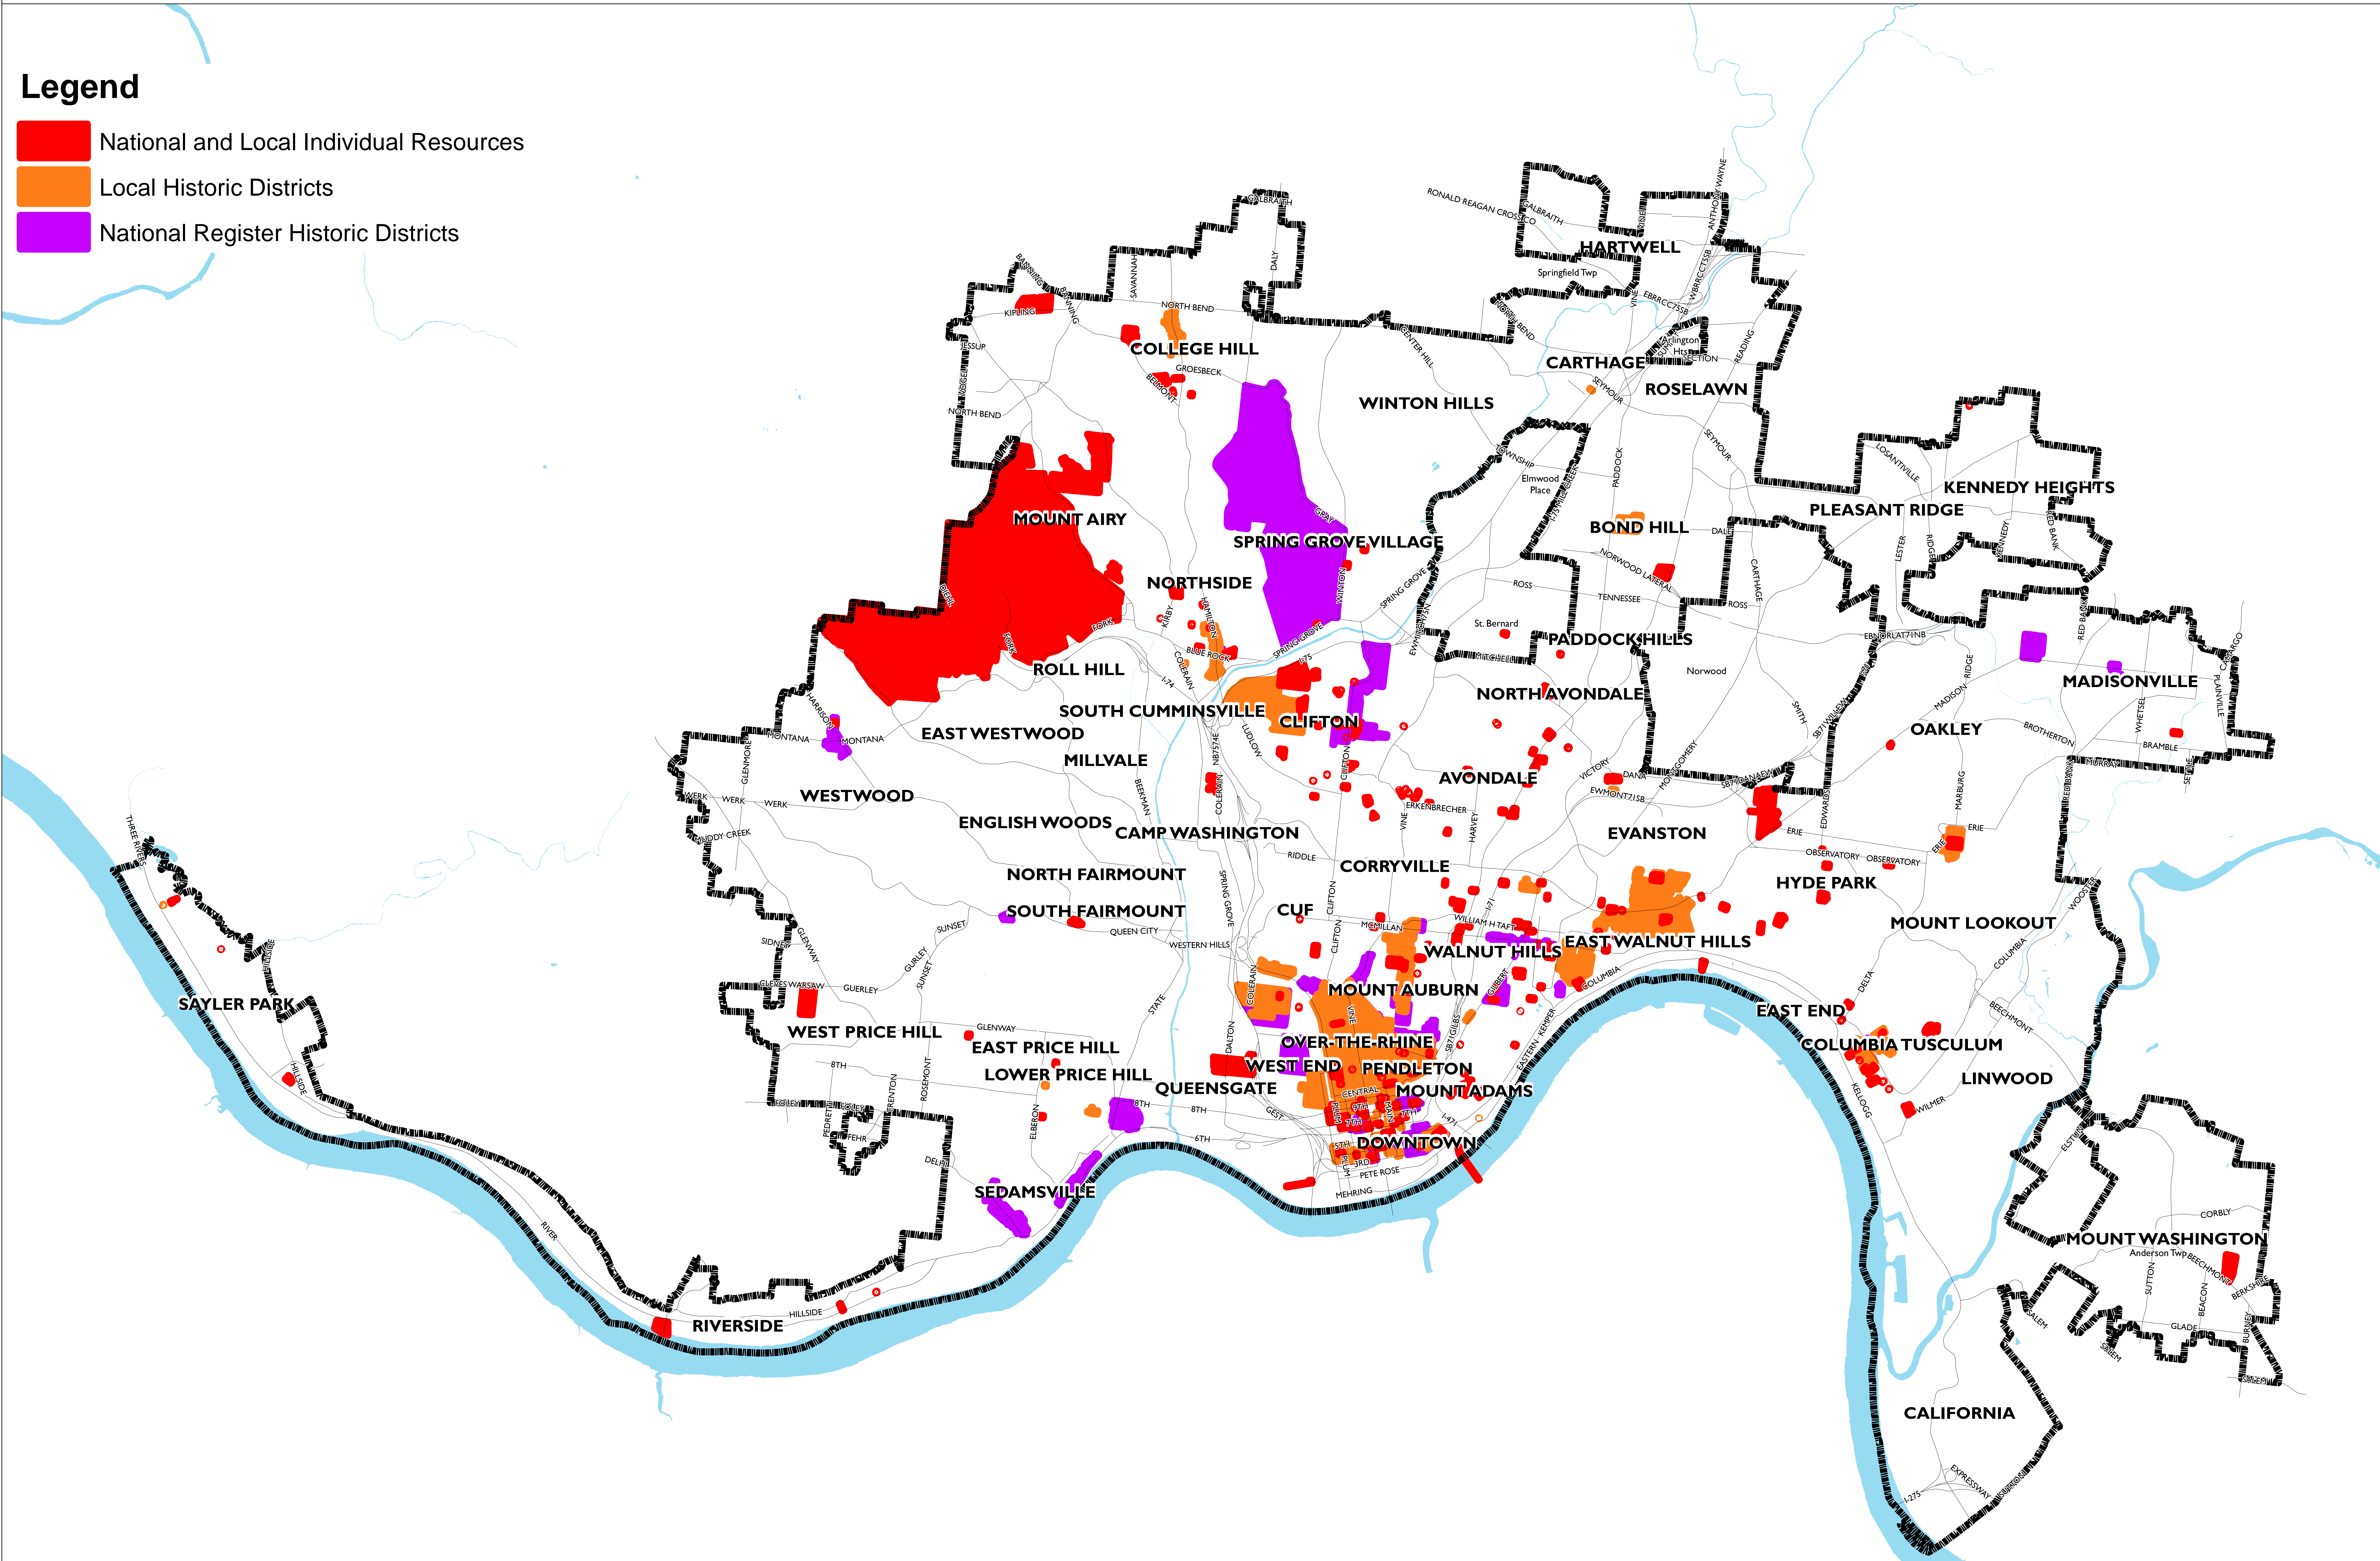

Local & National Historic Resources and Districts

Legend

- National and Local Individual Resources
- Local Historic Districts
- National Register Historic Districts

0 1 2 4 Miles

Prepared by: Department of City Planning