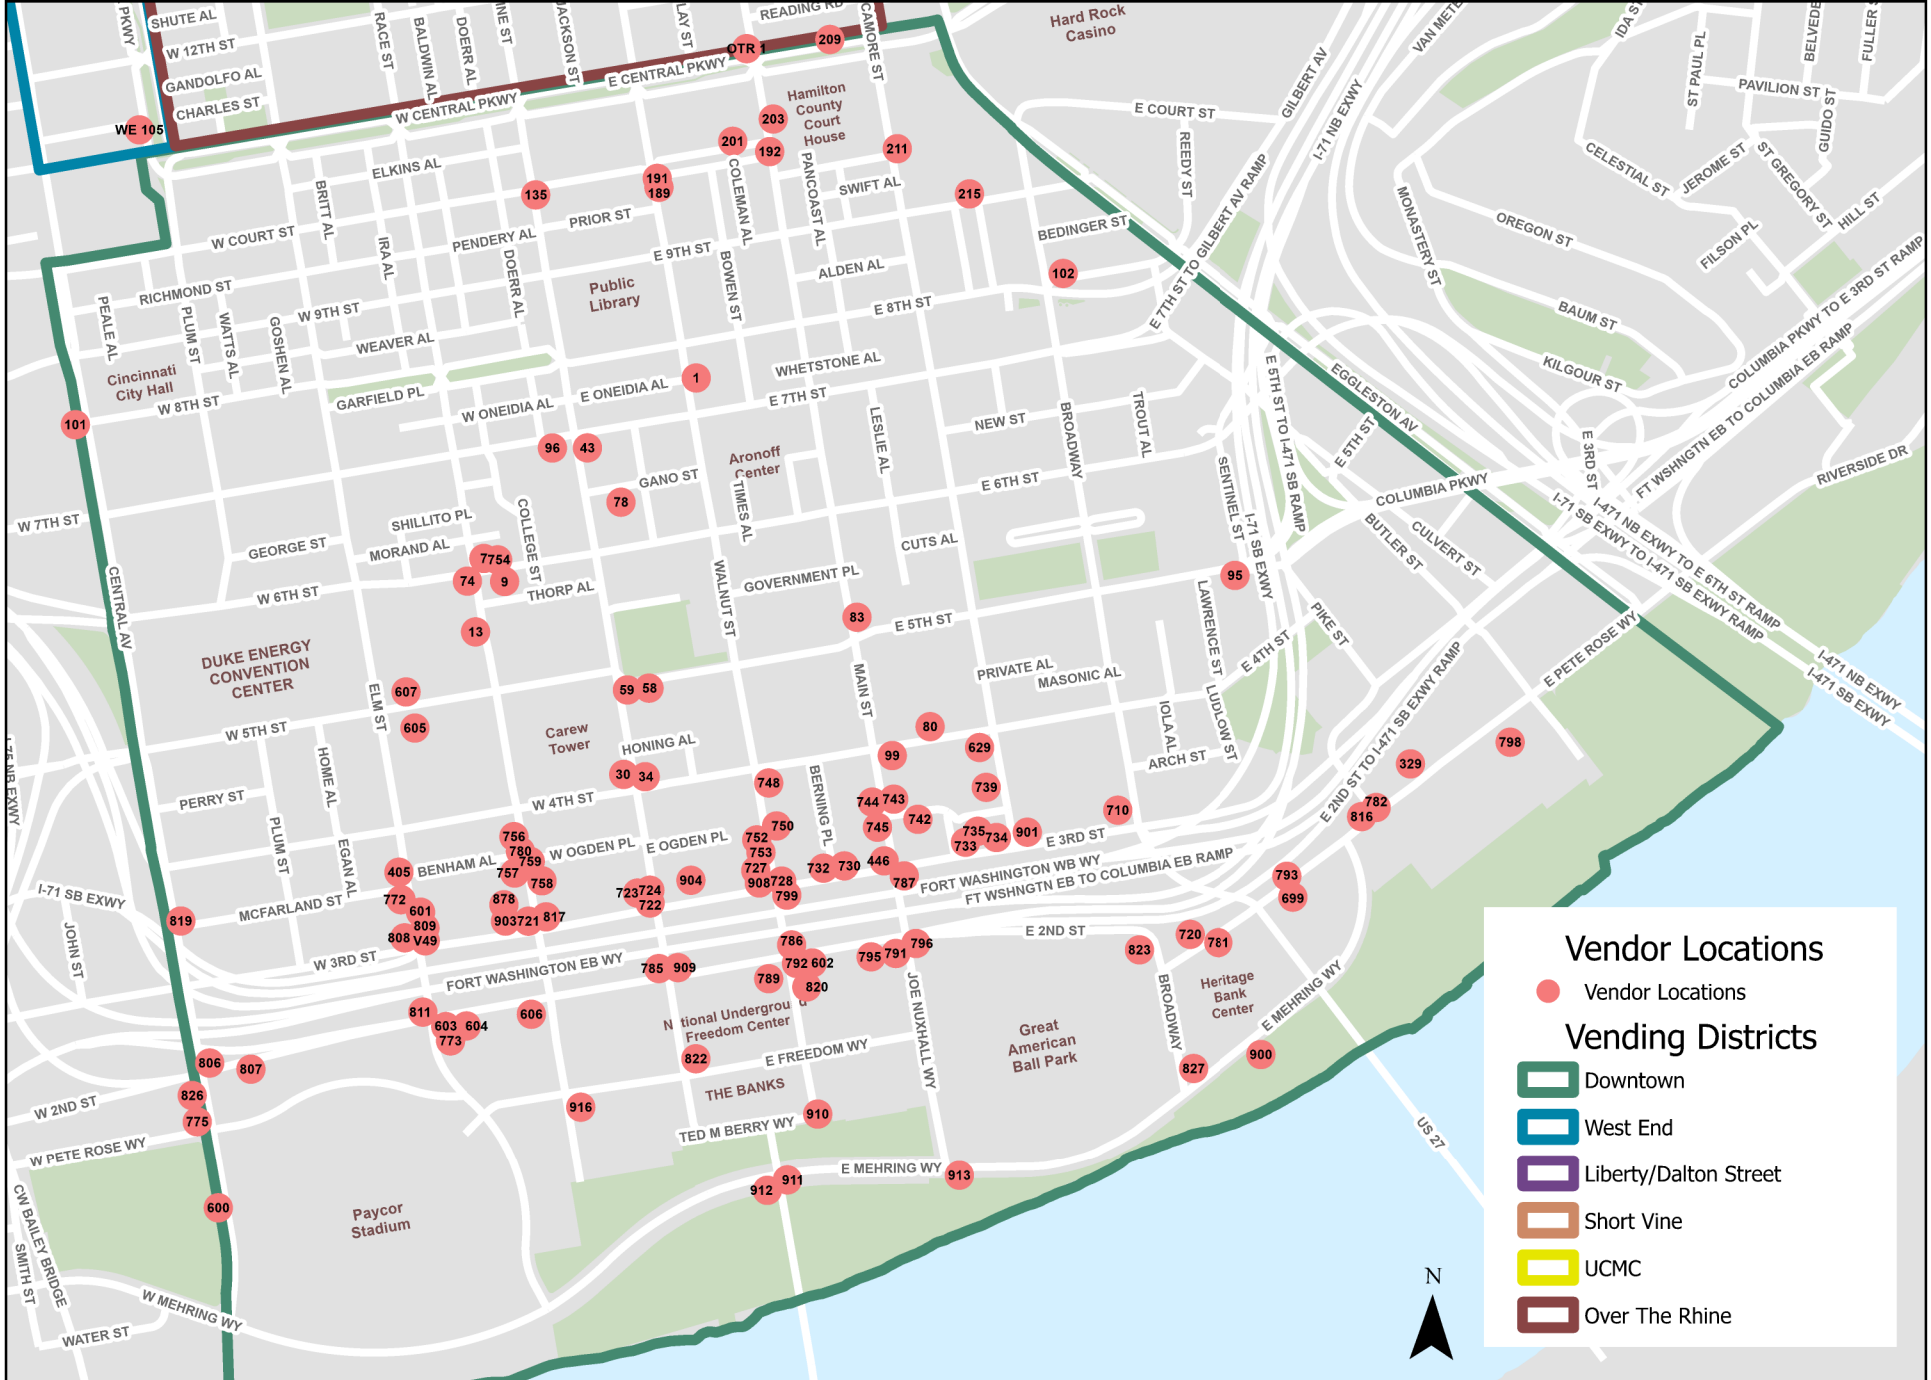

# Permitted Vendor Locations - Downtown

### Vendor Locations

- Vendor Locations

### Vending Districts

- ▭ Downtown
- ▭ West End
- ▭ Liberty/Dalton Street
- ▭ Short Vine
- ▭ UCMC
- ▭ Over The Rhine