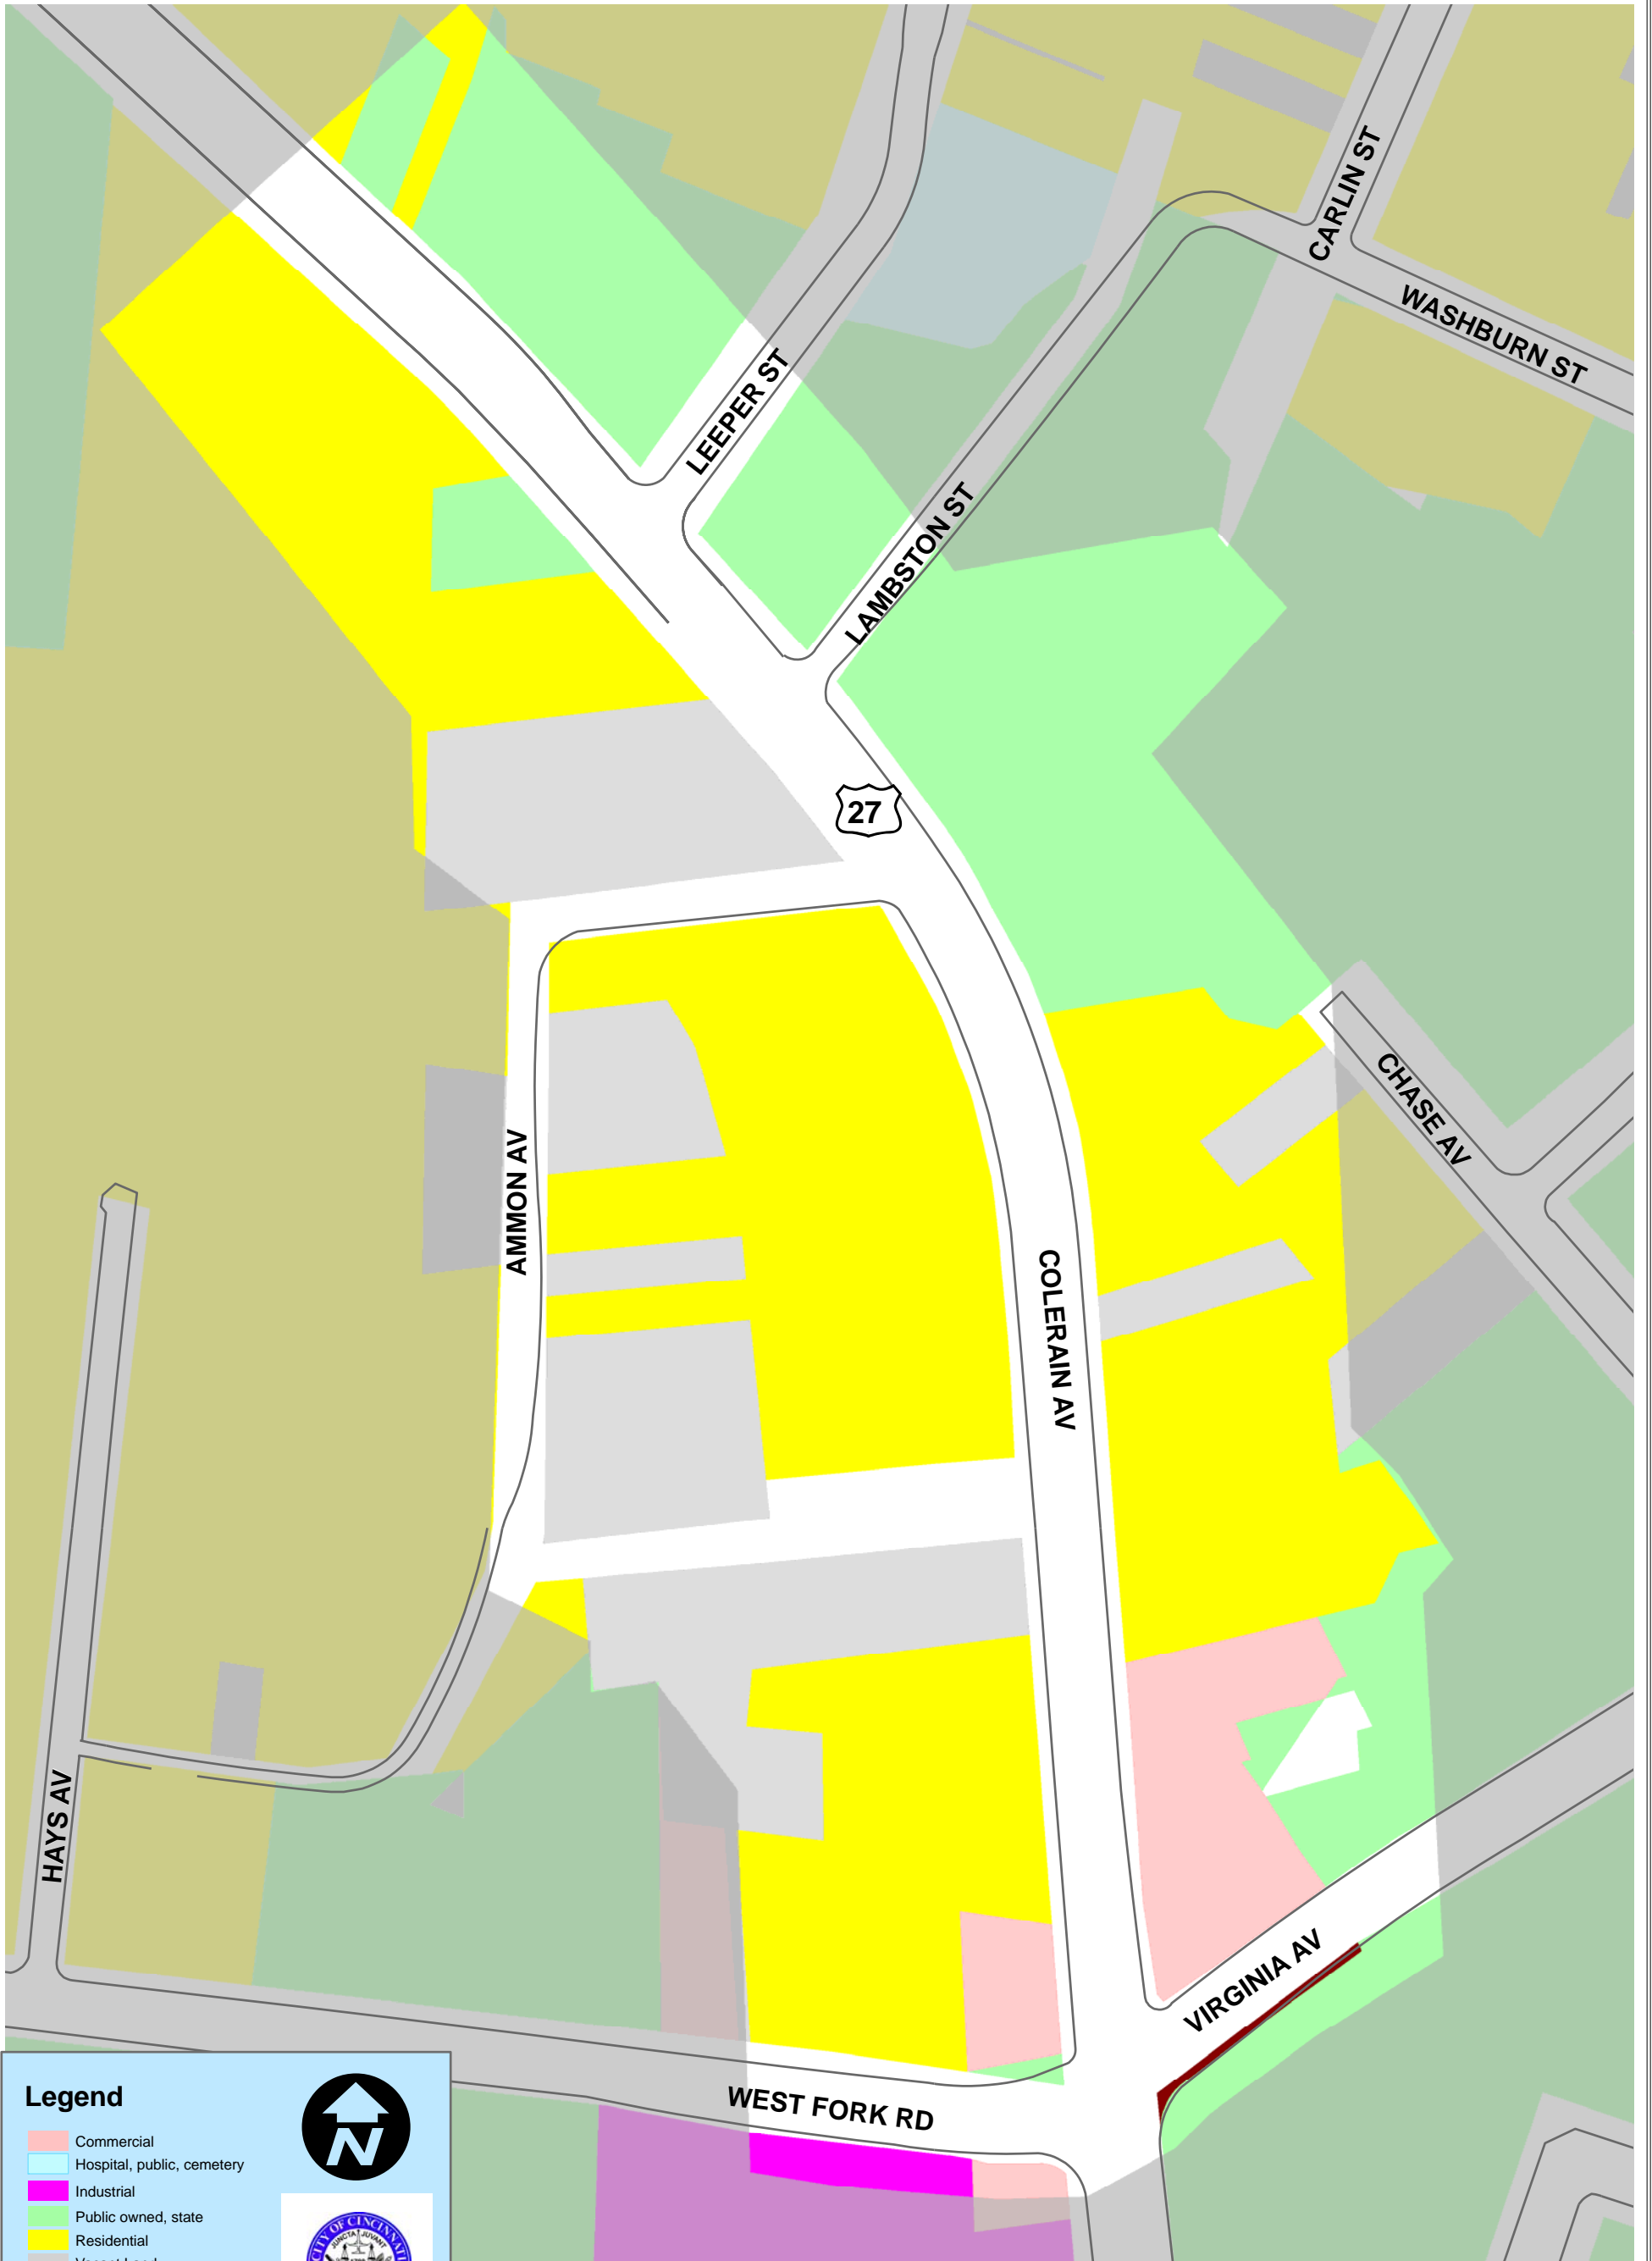

EXISTING LAND USE

Legend

- Commercial
- Hospital, public, cemetery
- Industrial
- Public owned, state
- Residential
- Vacant Land

Land Use Source:
CAGIS 2002

0 25 50 100
Feet